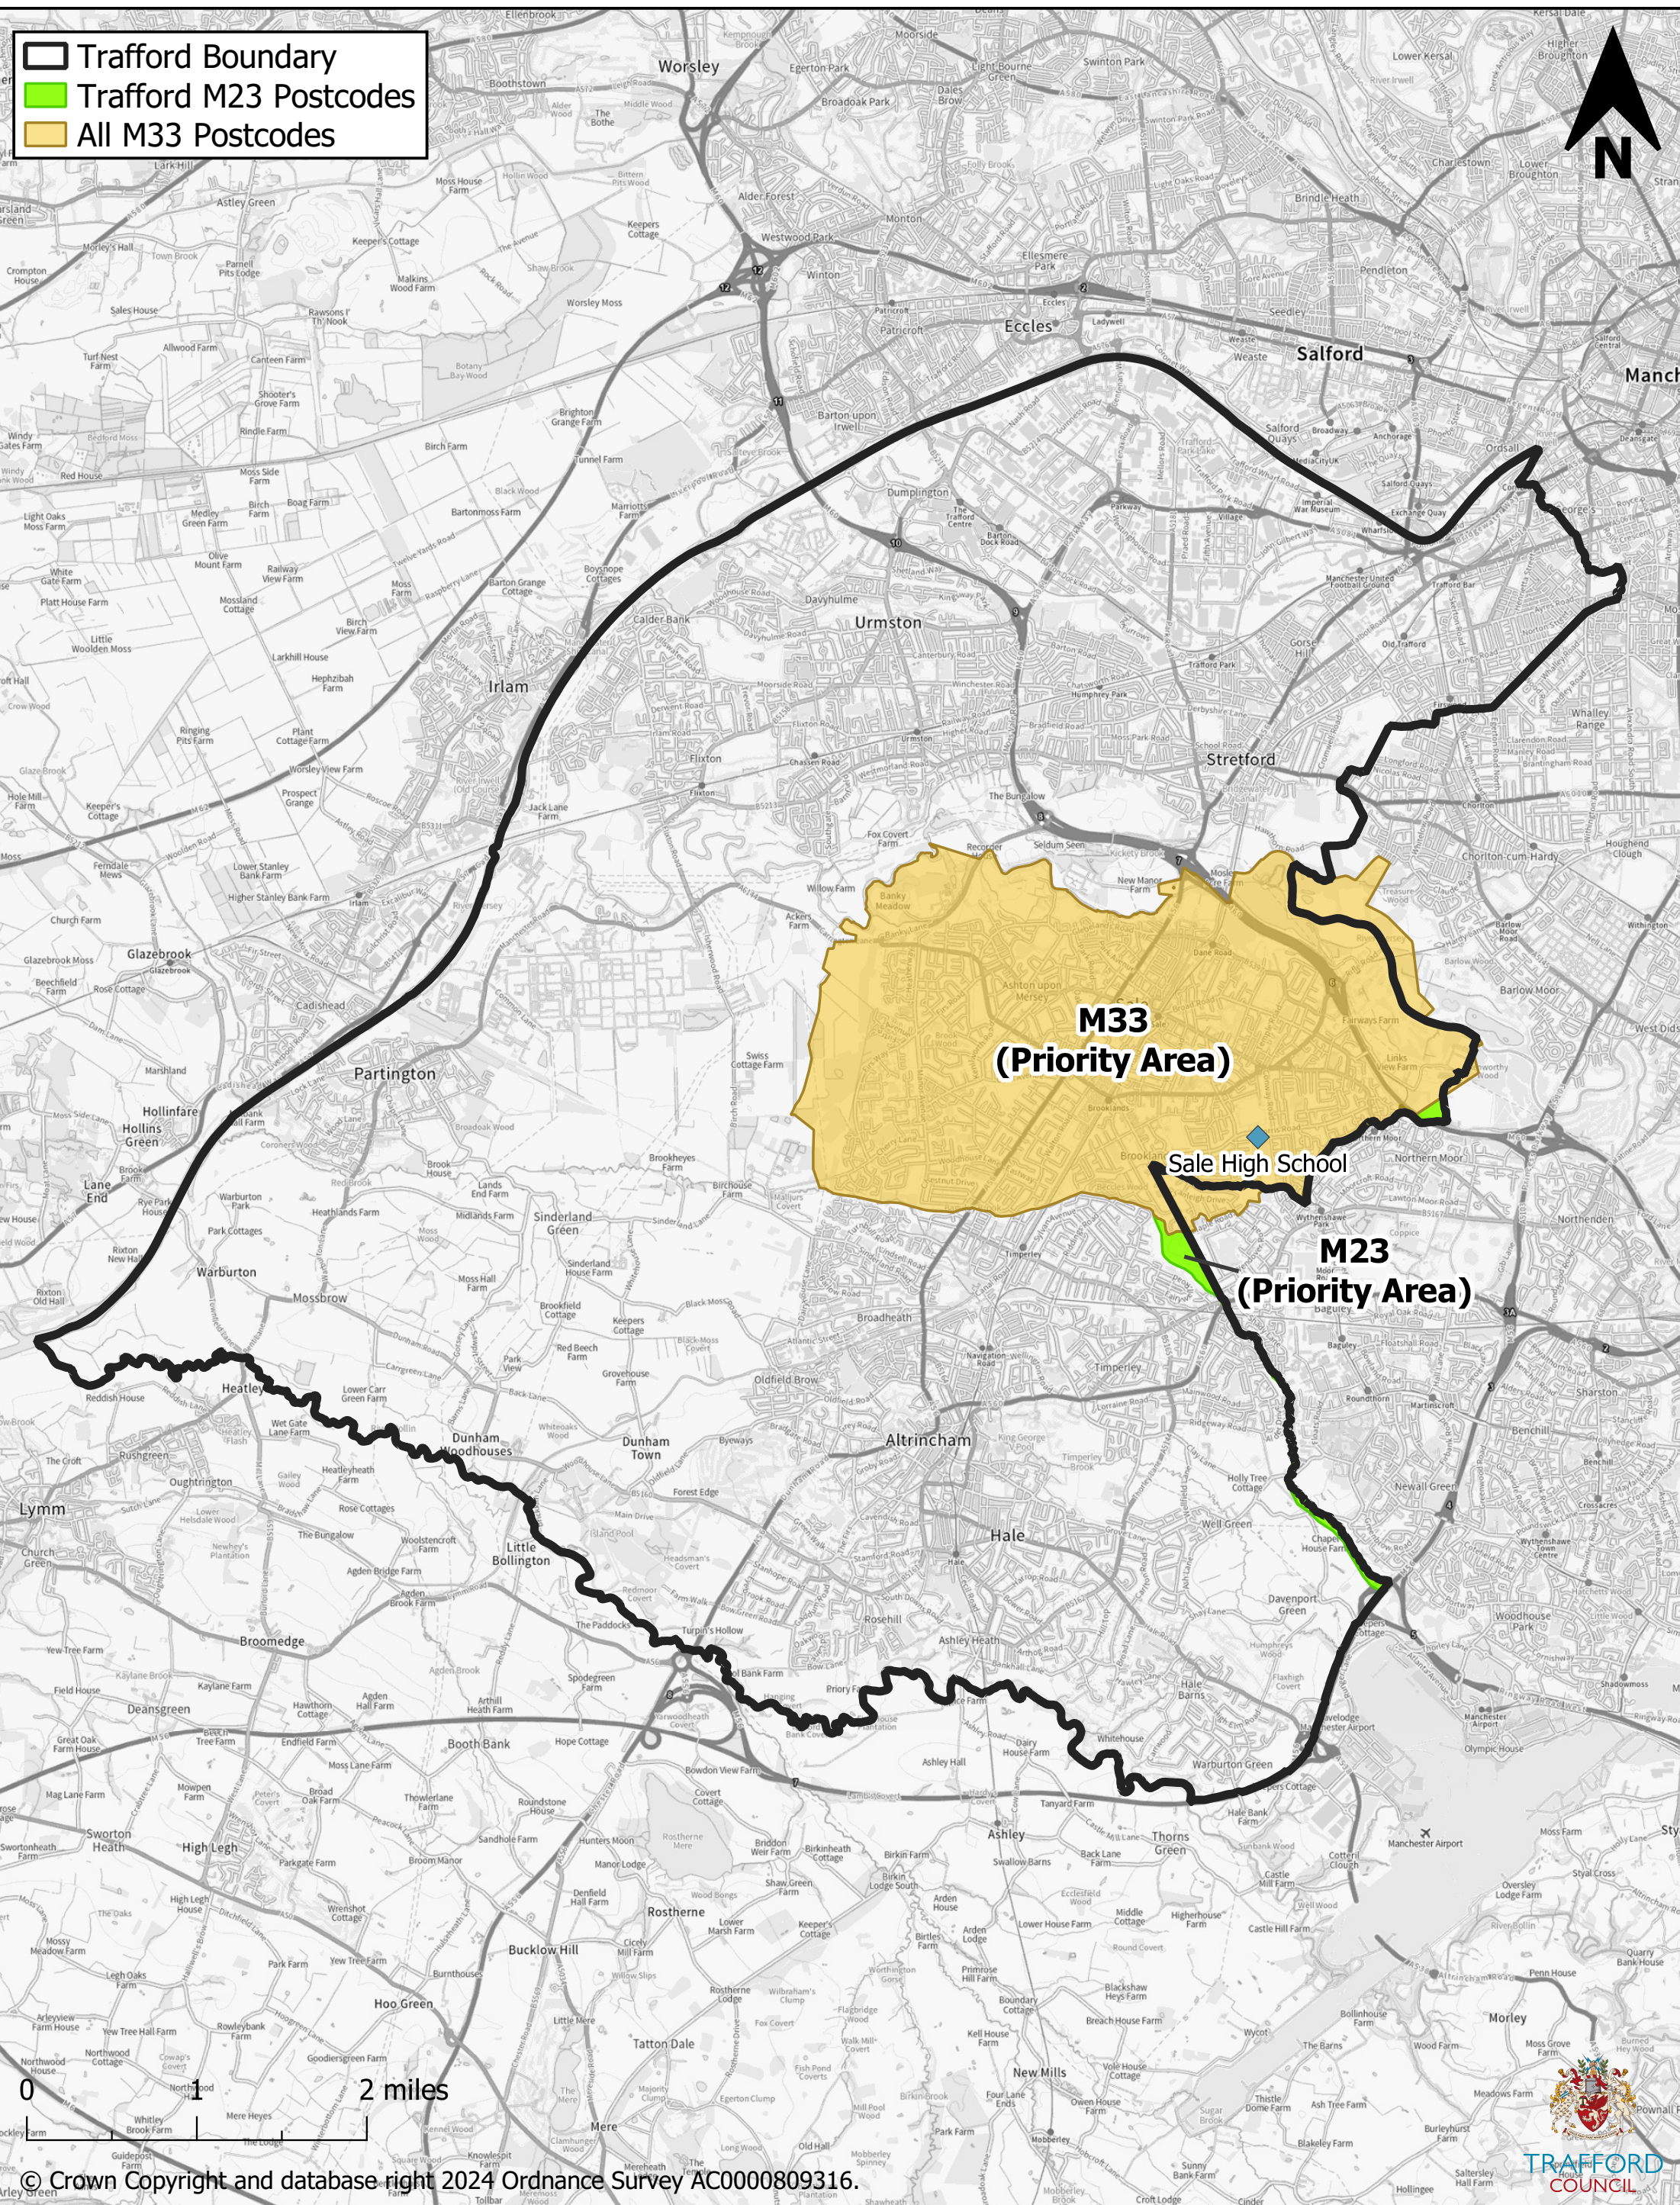

Sale High School Catchment Area 2026

- Trafford Boundary
- Trafford M23 Postcodes
- All M33 Postcodes

0 1 2 miles